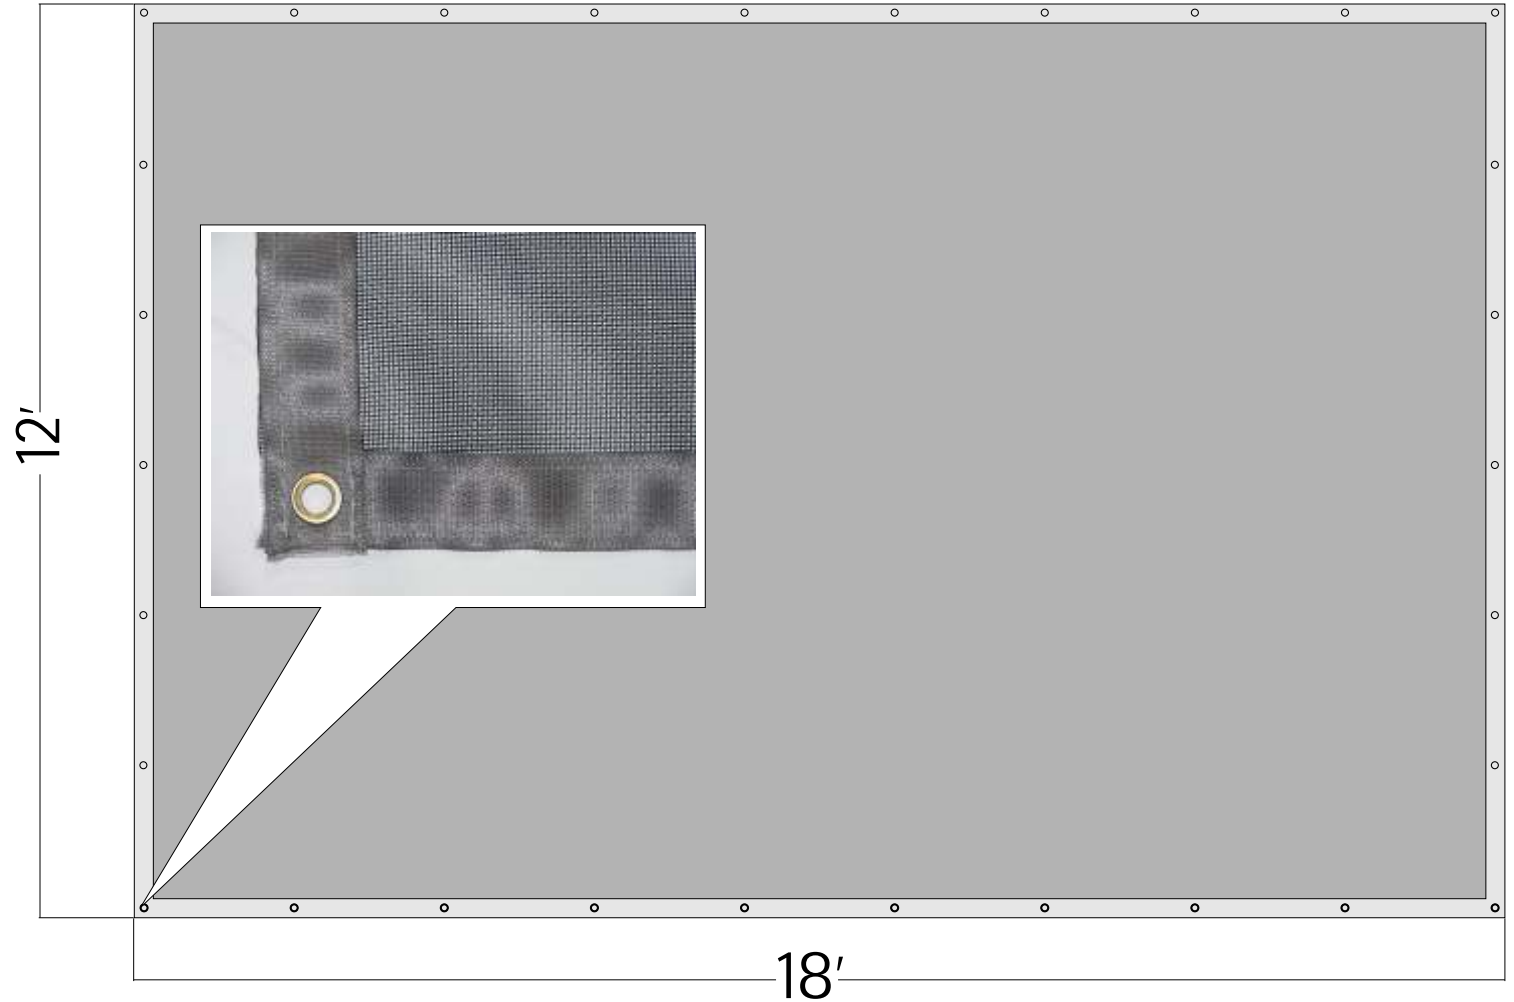

- Meshmaster Roll-Off Tarp
- Black Only
- Recycling Bins  
Construction Site  
Refuse Containers

Polyester Close-Knit Base Fabric  
Complete with High grade no Four Spur  
Brass Grommets spaced at 2' centres  
around the exterior

Tough durable polyester belting  
sandwiched in the hems, yielding  
superb Dimensional strength.