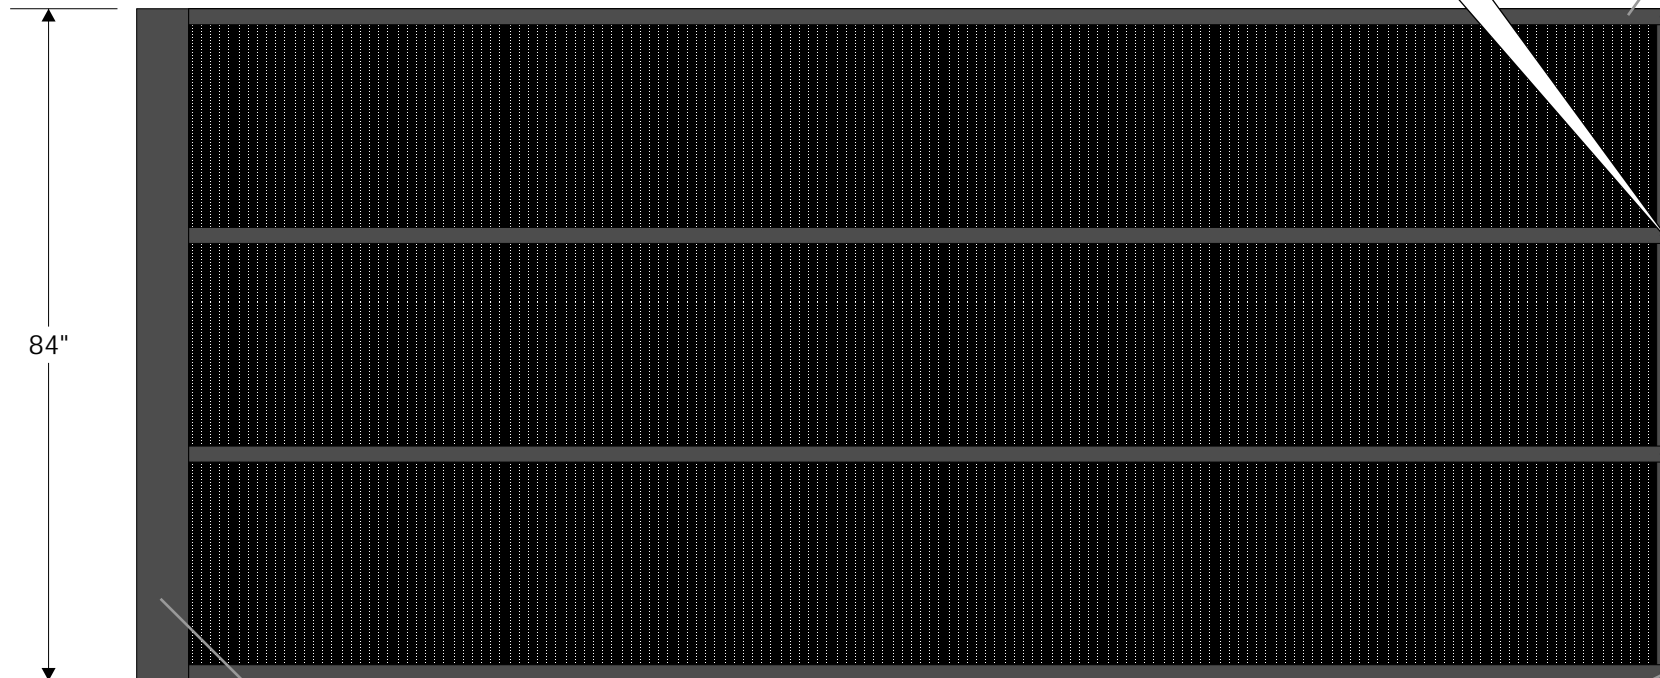

## MESHMASTER DUMP TARPS

The **MESHMASTER** Roll Tarp is an engineered product crafted with the following features:

- High quality polyester mesh
- Standard colors black
- Durable brass spur grommets
- Seatbelt reinforced header
- Extra reinforcements available

This is a quality, problem free, tested & proven over the counter product that has a twenty five year track record of satisfied customers.

Four rows of 2" car seatbelt reinforcement down the entire length